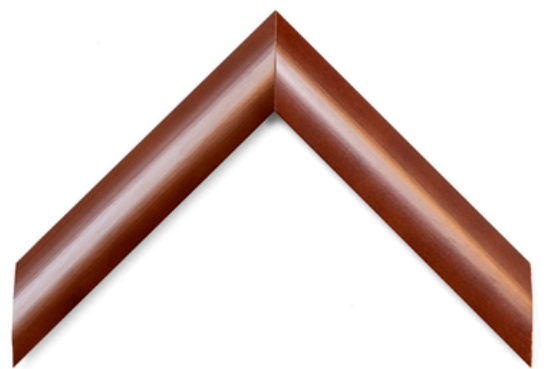

PAGE 27-57

POLY FRAMES

Polystyrene frames are lightweight and durable, ideal for those seeking a versatile and modern alternative for framing their memories.

WOOD FRAMES

Handcrafted wooden frames, perfect for enhancing your photographs and artwork. Each frame, made from high-quality wood, combines elegance and durability, adding a natural touch to any space. Available in various finishes and styles, ideal for complementing your decor.

WOOD FRAMES

BLACK

Code : 181-22
Material : Wood
Lenght : 2.5 m. / 8.202 ft.

NOGAL

Code : 181-23
Material : Wood
Lenght : 2.5 m. / 8.202 ft.

CEDRO

Code : 181-77
Material : Wood
Lenght : 2.5 m. / 8.202 ft.

COFFEE